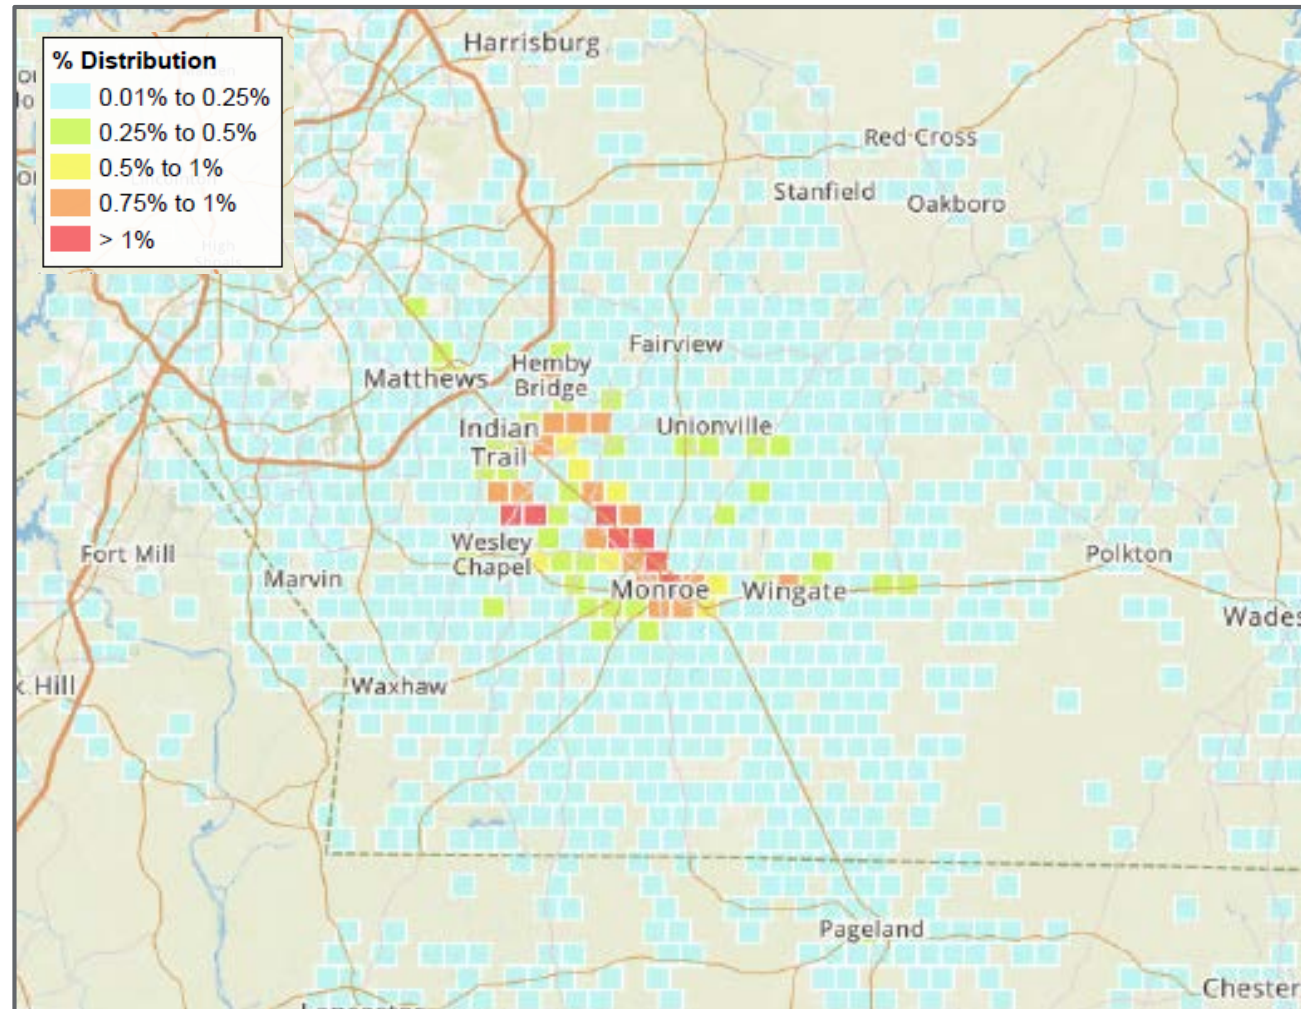

Mobile Data Collection

This mobile tracking service uses data collected from cell phone users who enable location services. By drawing a polygon around a specific business or location we are able to gather valuable data about the customer base that has visited the location. This tool allows us to see where customers are coming from to shop in your market. This information is used to optimize your trade area, analyze business locations, compare frequency of visitors, and assist retailers in site selection. This is intended to support the trade area but does not solely define the trade area.

The location tracked was

Walmart

for the time period of

February 2017

to

February 2018

Mobile Data Collection

This mobile tracking service uses data collected from cell phone users who enable location services. By drawing a polygon around a specific business or location we are able to gather valuable data about the customer base that has visited the location. This tool allows us to see where customers are coming from to shop in your market. This information is used to optimize your trade area, analyze business locations, compare frequency of visitors, and assist retailers in site selection. This is intended to support the trade area but does not solely define the trade area.

The location tracked was

Target

for the time period of

February 2017

to

February 2018

Mobile Data Collection

This mobile tracking service uses data collected from cell phone users who enable location services. By drawing a polygon around a specific business or location we are able to gather valuable data about the customer base that has visited the location. This tool allows us to see where customers are coming from to shop in your market. This information is used to optimize your trade area, analyze business locations, compare frequency of visitors, and assist retailers in site selection. This is intended to support the trade area but does not solely define the trade area.