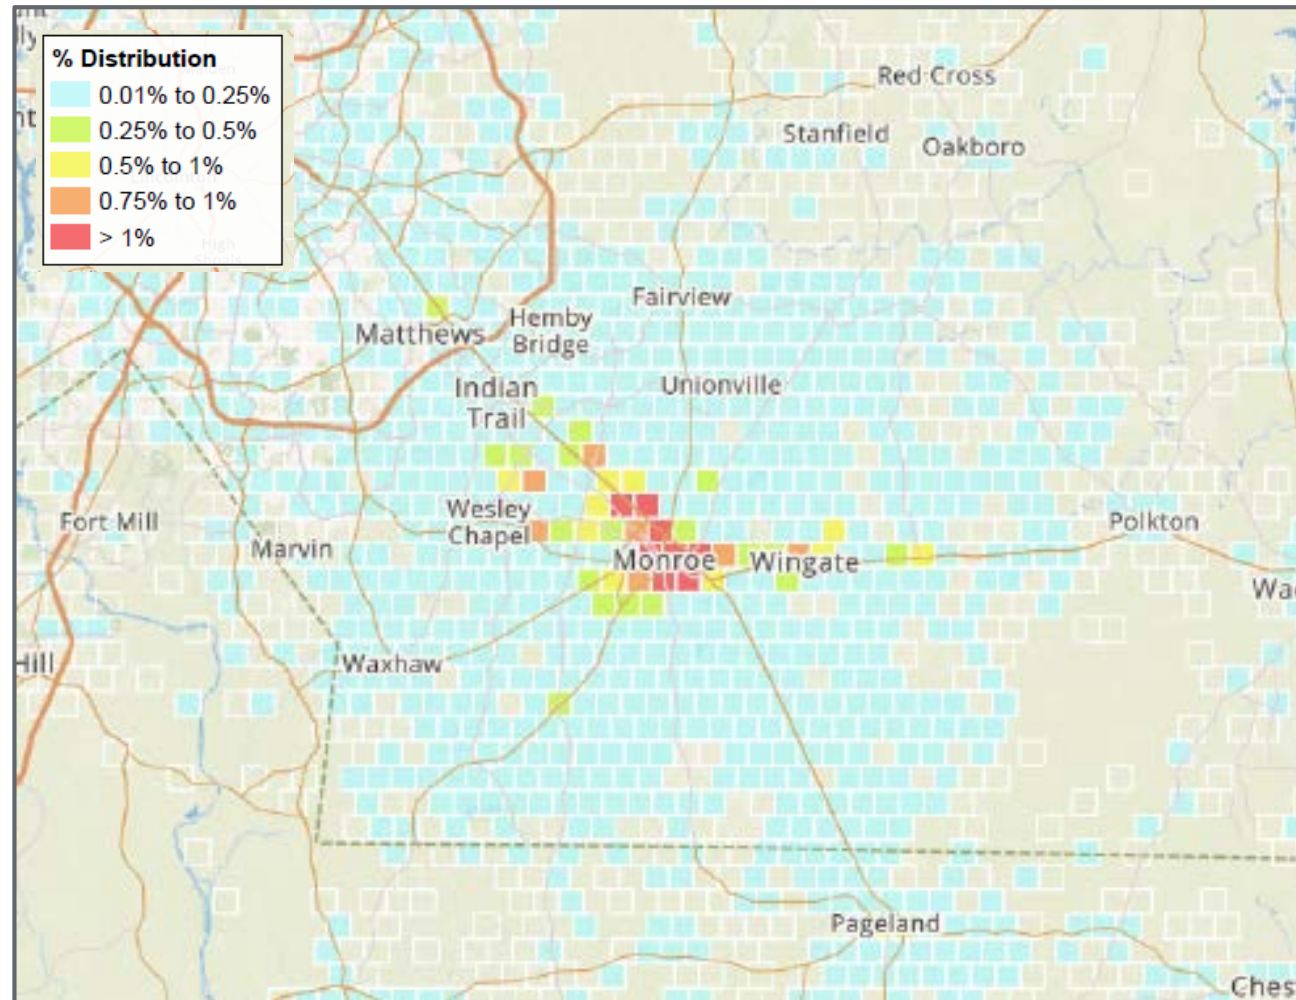

Mobile Data Collection

This mobile tracking service uses data collected from cell phone users who enable location services. By drawing a polygon around a specific business or location we are able to gather valuable data about the customer base that has visited the location. This tool allows us to see where customers are coming from to shop in your market. This information is used to optimize your trade area, analyze business locations, compare frequency of visitors, and assist retailers in site selection. This is intended to support the trade area but does not solely define the trade area.

The location tracked was

Walmart

for the time period of

February 2017

to

February 2018

Mobile Data Collection

This mobile tracking service uses data collected from cell phone users who enable location services. By drawing a polygon around a specific business or location we are able to gather valuable data about the customer base that has visited the location. This tool allows us to see where customers are coming from to shop in your market. This information is used to optimize your trade area, analyze business locations, compare frequency of visitors, and assist retailers in site selection. This is intended to support the trade area but does not solely define the trade area.

The location tracked was

Target

for the time period of

February 2017

to

February 2018

Mobile Data Collection

This mobile tracking service uses data collected from cell phone users who enable location services. By drawing a polygon around a specific business or location we are able to gather valuable data about the customer base that has visited the location. This tool allows us to see where customers are coming from to shop in your market. This information is used to optimize your trade area, analyze business locations, compare frequency of visitors, and assist retailers in site selection. This is intended to support the trade area but does not solely define the trade area.