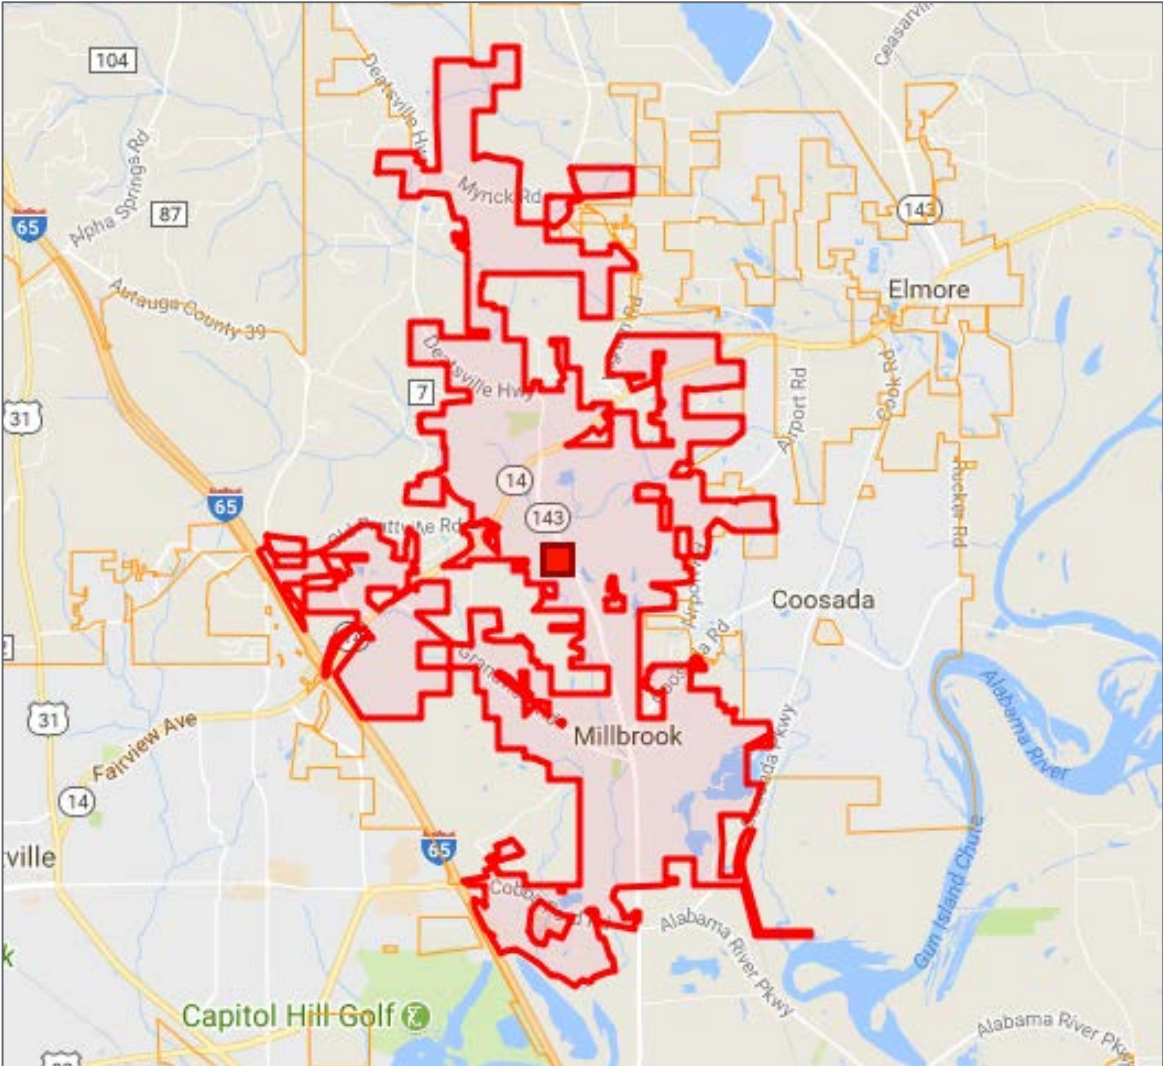

Discover

State of Alabama
Population 4.88 Million

Millbrook, AL
Population
14,457

Discover: Drive Time & Radius

Category	3-Mile Radius	5-Mile Radius	10-Mile Radius	5-Minute Drive Time	10-Minute Drive Time	15-Minute Drive Time
Current Year Estimated Population	27,847	54,102	100,640	16,653	48,315	84,125
Number of Households	10,462	20,294	35,216	6,348	18,255	30,165
Projected Annual Growth (5 YR)	9.37%	8.27%	5.65%	9.51%	8.37%	6.09%
Median HH Income 2016	\$54,435	\$53,800	\$48,006	\$50,260	\$53,158	\$49,220
Current Year Average Age	36.7	37.5	37.3	35.9	37.6	37.8
Average Home Value	\$164,589	\$154,678	\$146,459	\$164,916	\$153,365	\$147,922
Current Year % Bachelor's Degree	30%	26%	20%	31%	27%	22%
Daytime Population	24,622	50,095	106,133	15,720	47,696	99,750
Labor Force	13,904	26,760	47,250	8,306	24,025	40,136